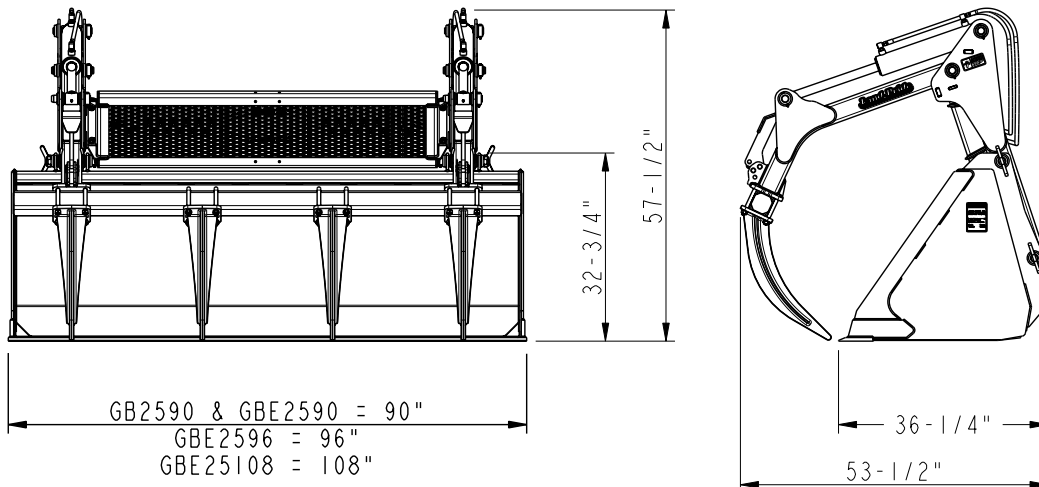

GB25 Series

Specifications & Capacities

Model Numbers	GB2590	GBE2590	GB2596	GBE2596	GB25108	GBE25108
Hitch Style	Universal Quick-Attach	Euro hitch plate	Universal Quick-Attach	Euro hitch plate	Universal Quick-Attach	Euro hitch plate
Weight (Optional BOE and Valve included)	1618 lbs.	1608 lbs.	1658 lbs.	1648 lbs.	1792 lbs.	1786 lbs.
Bucket Capacity (Struck)	1.00 cu yd		1.07 cu yd		1.18 cu yd	
Overall Width	90"		96"		108"	
Grapple Opening (With BOE)	84"		84"		84"	
Number of Tines	4		4		5	
Tine Construction	Bolt-on ductile iron tine with reinforced gussets					
Tine Thickness	3/4"					
Hydraulic Cylinder	Dual 3" x 14" x 1 1/2" rod					
Maximum Pressure Rating	3500 psi					

39298