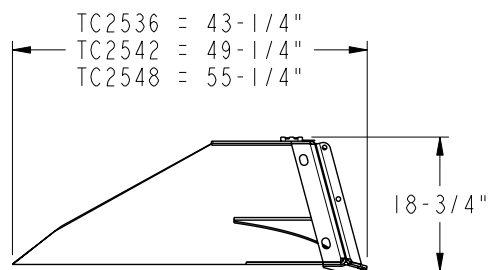

**TC25 Series Tree Carrier**

<b>Specifications &amp; Capacities</b>			
<b>Model Numbers</b>	<b>TC2536</b>	<b>TC2542</b>	<b>TC2548</b>
<b>Maximum horsepower</b>	100 hp		
<b>Hitch Type</b>	Universal Quick Attach Hitch		
<b>Weight</b>	284 lbs	315 lbs	345 lbs
<b>Maximum root ball capacity</b>	36"	42"	48"
<b>Scoop construction</b>	Continuous welded 1/4" AR400 plate steel with beveled front edge and reinforced with 5/16" thick mild steel gusset plates.		
<b>Maximum recommended transplant tree diameter and height</b>	3 1/2" diameter 10 feet high	4 1/2" diameter 12 feet high	6" diameter 15 feet high
<b>Reinforcement construction</b>	Continuous welded 5/16" mild steel gussets		
<b>Skid resistance step plates</b>	Two, 3" x 7 1/2" bolt-on cast steel		
<b>Hook points</b>	2 on each side of hitch plate		