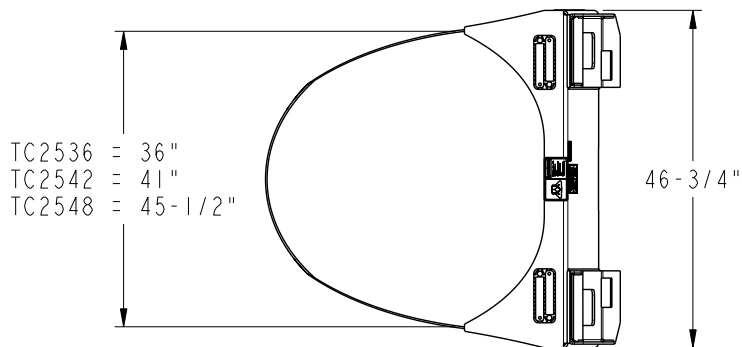

**TC25 Series Tree Carrier**

<b>Specifications &amp; Capacities</b>			
<b>Model Numbers</b>	<b>TC2536</b>	<b>TC2542</b>	<b>TC2548</b>
<b>Maximum horsepower</b>	100 hp		
<b>Hitch Type</b>	Universal Quick Attach Hitch		
<b>Weight</b>	284 lbs	315 lbs	345 lbs
<b>Maximum root ball capacity</b>	36"	42"	48"
<b>Scoop construction</b>	Continuous welded 1/4" AR400 plate steel with beveled front edge and reinforced with 5/16" thick mild steel gusset plates.		
<b>Maximum recommended transplant tree diameter and height</b>	3 1/2" diameter 10 feet high	4 1/2" diameter 12 feet high	6" diameter 15 feet high
<b>Reinforcement construction</b>	Continuous welded 5/16" mild steel gussets		
<b>Skid resistance step plates</b>	Two, 3" x 7 1/2" bolt-on cast steel		
<b>Hook points</b>	2 on each side of hitch plate		