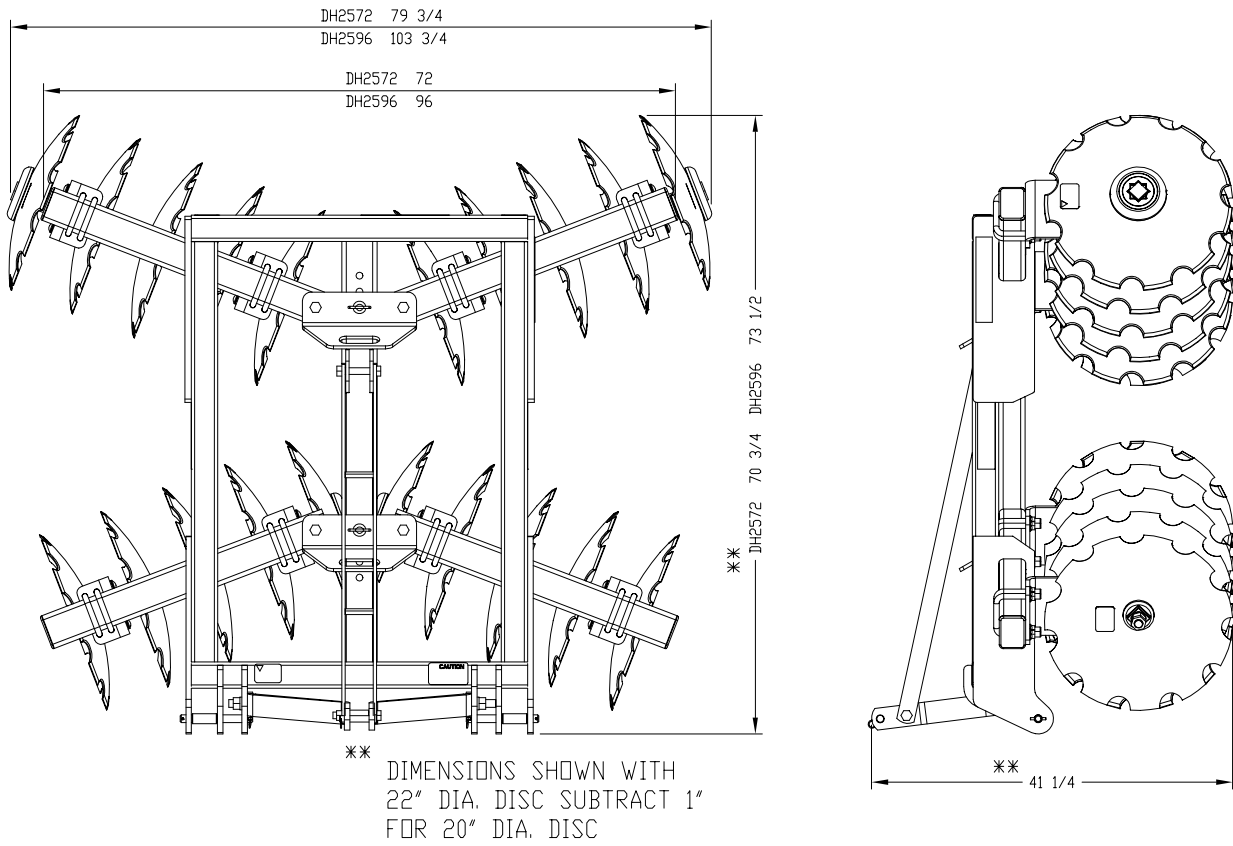

Disc Harrows

DH10, DH15 and DH25 Series

	DH1048	DH1060	DH1560	DH1572	DH1590	DH2572	DH2596
3-Point hitch type	Cat. I (Fits Land Pride Quick Hitch)					Cat. I & Cat. II Fits Land Pride Quick Hitch	
Cultivation width	48"	60"	60"	72"	90"	72"	96"
Height	34 3/4"	34 3/4"	40 1/8"			40 1/4"	
Disc blade sizes	16"	16" or 18"	18"			20" or 22"	
Length with largest dia. disc blades	50"	51 3/8"	57 5/8"	60 1/8"	63"	70 3/4"	73 1/2"
Weight Standard Disc Larger Disc	421 lbs.	533 lbs 549 lbs.	628 lbs.	714 lbs.	865 lbs.	947 lbs. 1037 lbs.	1143 lbs. 1254 lbs.
Weight load per disc Standard Disc Larger Disc	35 lbs.	33 lbs. 34 lbs.	38 lbs.	34 lbs.	36 lbs.	47 lbs. 51 lbs.	48 lbs. 52 lbs.
No. of disc blades	12	16	16	20	24	20	24
Disc blade types	Notched or smooth					Front - notched Rear - smooth or notched	
Disc blade spacing	7 1/2"					7 1/2"	
Bearing hanger	3/8" Plate with 5/8" u-bolts		3/8" Plate, 2 each 5/8" u-bolts			1/2" Plate, 2 each 5/8" u-bolts	
Bearing type, 2 per gang	Self aligning, sealed ball bearing						
Disc angle	Front & rear gang: 0, 7, 14, & 21 degrees		Front gang: 0, 7, 14, & 21 degrees with angling adjustment handle Rear Gang: 7, 14 & 21 degrees With angling adjustment handle				
Frame tubes	2" square		2 1/2" square			3" square	
Gang tube	3" x 1 1/2"		3" x 2"			4" X 3"	
Gang axle	1" Square high carbon steel					1 1/8" Square high carbon steel	
Disc scrapers	Not available		Optional, Adjustable			Optional, Adjustable	
9" Center sweep	Not available		Optional, Removes center ridge				

Designs, specifications, features and information are subject to change without notice.

Specifications & Capacities

Disc Harrows

DH10 Series Disc Harrow

26751

DH15 Series Disc Harrow

26753

Designs, specifications, features and information are subject to change without notice.

Specifications & Capacities

Disc Harrows

DH25 Series Disc Harrow

26756

Designs, specifications, features and information are subject to change without notice.