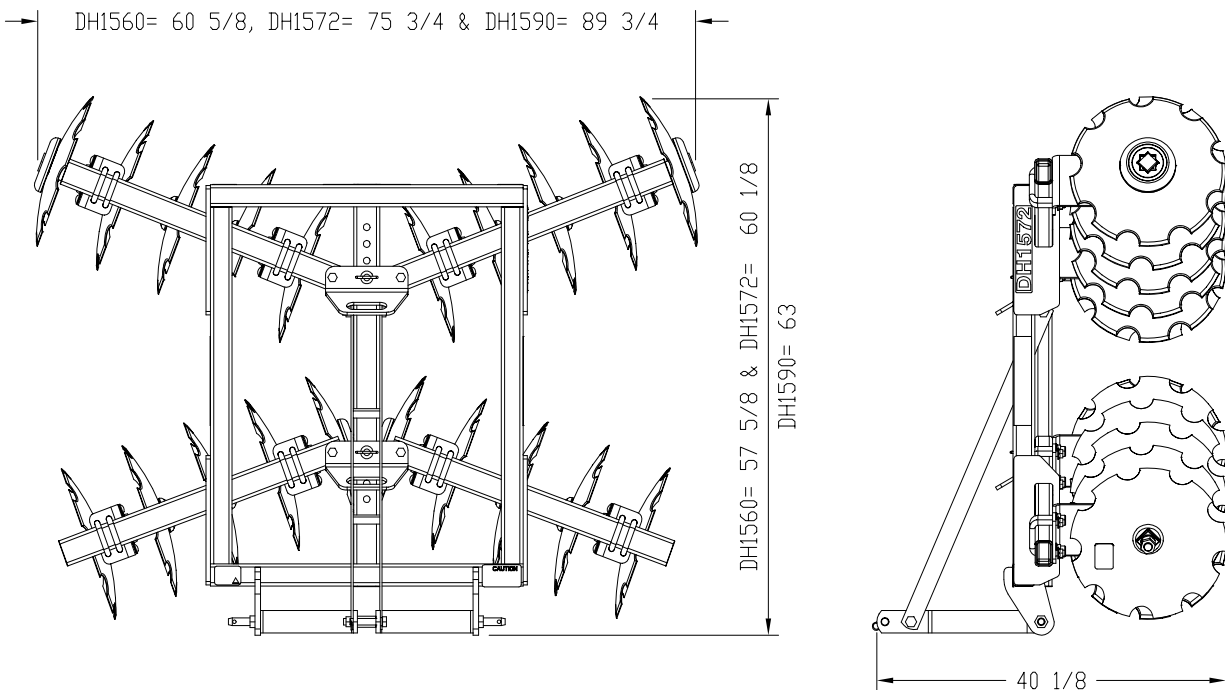

Disc Harrows

DH10, DH15 and DH25 Series

	DH1048	DH1060	DH1560	DH1572	DH1590	DH2572	DH2596
3-Point hitch type	Cat. I (Fits Land Pride Quick Hitch)					Cat. I & Cat. II Fits Land Pride Quick Hitch	
Cultivation width	48"	60"	60"	72"	90"	72"	96"
Height	34 3/4"	34 3/4"	40 1/8"			40 1/4"	
Disc blade sizes	16"	16" or 18"	18"			20" or 22"	
Length with largest dia. disc blades	50"	51 3/8"	57 5/8"	60 1/8"	63"	70 3/4"	73 1/2"
Weight Standard Disc Larger Disc	421 lbs.	533 lbs 549 lbs.	628 lbs.	714 lbs.	865 lbs.	947 lbs. 1037 lbs.	1143 lbs. 1254 lbs.
Weight load per disc Standard Disc Larger Disc	35 lbs.	33 lbs. 34 lbs.	38 lbs.	34 lbs.	36 lbs.	47 lbs. 51 lbs.	48 lbs. 52 lbs.
No. of disc blades	12	16	16	20	24	20	24
Disc blade types	Notched or smooth					Front - notched Rear - smooth or notched	
Disc blade spacing	7 1/2"					7 1/2"	
Bearing hanger	3/8" Plate with 5/8" u-bolts		3/8" Plate, 2 each 5/8" u-bolts			1/2" Plate, 2 each 5/8" u-bolts	
Bearing type, 2 per gang	Self aligning, sealed ball bearing						
Disc angle	Front & rear gang: 0, 7, 14, & 21 degrees		Front gang: 0, 7, 14, & 21 degrees with angling adjustment handle Rear Gang: 7, 14 & 21 degrees With angling adjustment handle				
Frame tubes	2" square		2 1/2" square			3" square	
Gang tube	3" x 1 1/2"		3" x 2"			4" X 3"	
Gang axle	1" Square high carbon steel					1 1/8" Square high carbon steel	
Disc scrapers	Not available		Optional, Adjustable			Optional, Adjustable	
9" Center sweep	Not available		Optional, Removes center ridge				

Designs, specifications, features and information are subject to change without notice.

Specifications & Capacities

Disc Harrows

DH10 Series Disc Harrow

26751

DH15 Series Disc Harrow

26753

Designs, specifications, features and information are subject to change without notice.

Specifications & Capacities

Disc Harrows

DH25 Series Disc Harrow

26756

Designs, specifications, features and information are subject to change without notice.