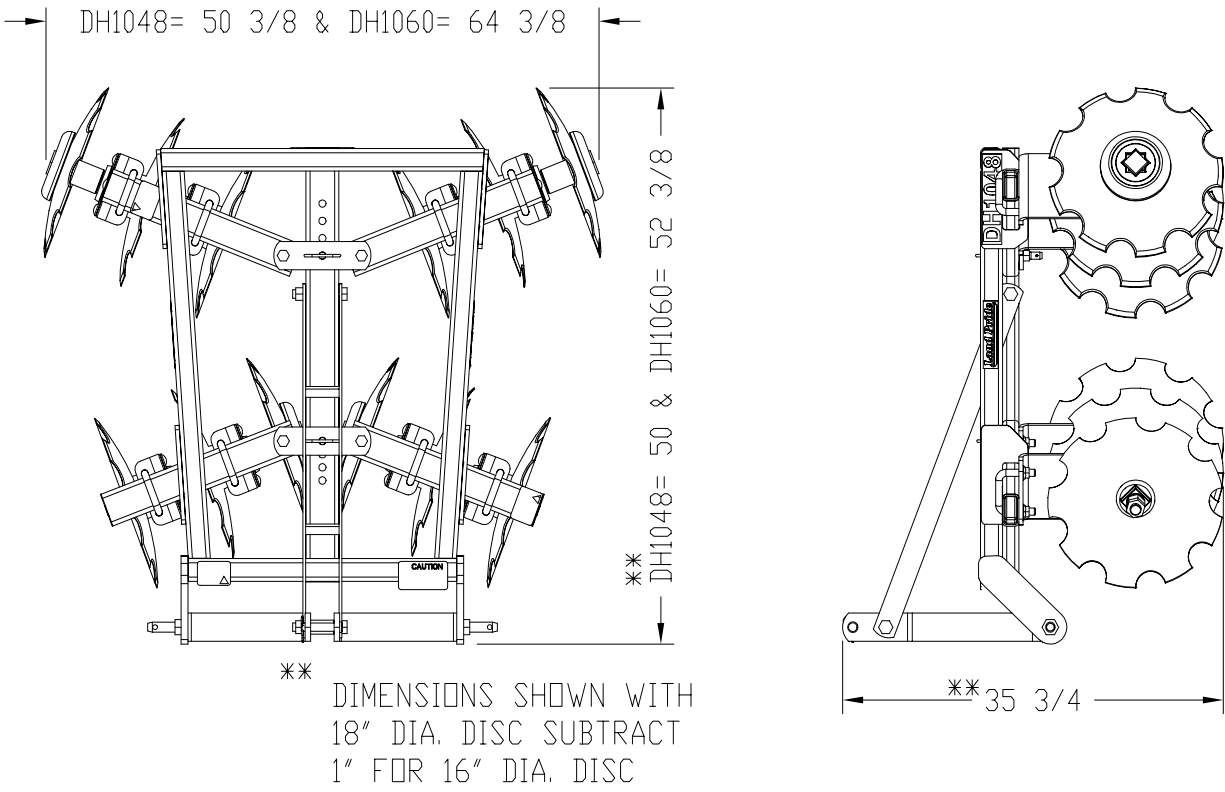

Disc Harrows

DH10, DH15 and DH25 Series

	DH1048	DH1060	DH1560	DH1572	DH1590	DH2572	DH2596
3-Point hitch type	Cat. I (Fits Land Pride Quick Hitch)					Cat. I & Cat. II Fits Land Pride Quick Hitch	
Cultivation width	48"	60"	60"	72"	90"	72"	96"
Height	34 3/4"	34 3/4"	40 1/8"			40 1/4"	
Disc blade sizes	16"	16" or 18"	18"			20" or 22"	
Length with largest dia. disc blades	50"	51 3/8"	57 5/8"	60 1/8"	63"	70 3/4"	73 1/2"
Weight Standard Disc Larger Disc	421 lbs.	533 lbs 549 lbs.	628 lbs.	714 lbs.	865 lbs.	947 lbs. 1037 lbs.	1143 lbs. 1254 lbs.
Weight load per disc Standard Disc Larger Disc	35 lbs.	33 lbs. 34 lbs.	38 lbs.	34 lbs.	36 lbs.	47 lbs. 51 lbs.	48 lbs. 52 lbs.
No. of disc blades	12	16	16	20	24	20	24
Disc blade types	Notched or smooth					Front - notched Rear - smooth or notched	
Disc blade spacing	7 1/2"					7 1/2"	
Bearing hanger	3/8" Plate with 5/8" u-bolts		3/8" Plate, 2 each 5/8" u-bolts			1/2" Plate, 2 each 5/8" u-bolts	
Bearing type, 2 per gang	Self aligning, sealed ball bearing						
Disc angle	Front & rear gang: 0, 7, 14, & 21 degrees		Front gang: 0, 7, 14, & 21 degrees with angling adjustment handle Rear Gang: 7, 14 & 21 degrees With angling adjustment handle				
Frame tubes	2" square		2 1/2" square			3" square	
Gang tube	3" x 1 1/2"		3" x 2"			4" X 3"	
Gang axle	1" Square high carbon steel					1 1/8" Square high carbon steel	
Disc scrapers	Not available		Optional, Adjustable			Optional, Adjustable	
9" Center sweep	Not available		Optional, Removes center ridge				

Designs, specifications, features and information are subject to change without notice.

Specifications & Capacities

Disc Harrows

DH10 Series Disc Harrow

26751

DH15 Series Disc Harrow

26753

Designs, specifications, features and information are subject to change without notice.

Specifications & Capacities

Disc Harrows

DH25 Series Disc Harrow

26756

Designs, specifications, features and information are subject to change without notice.