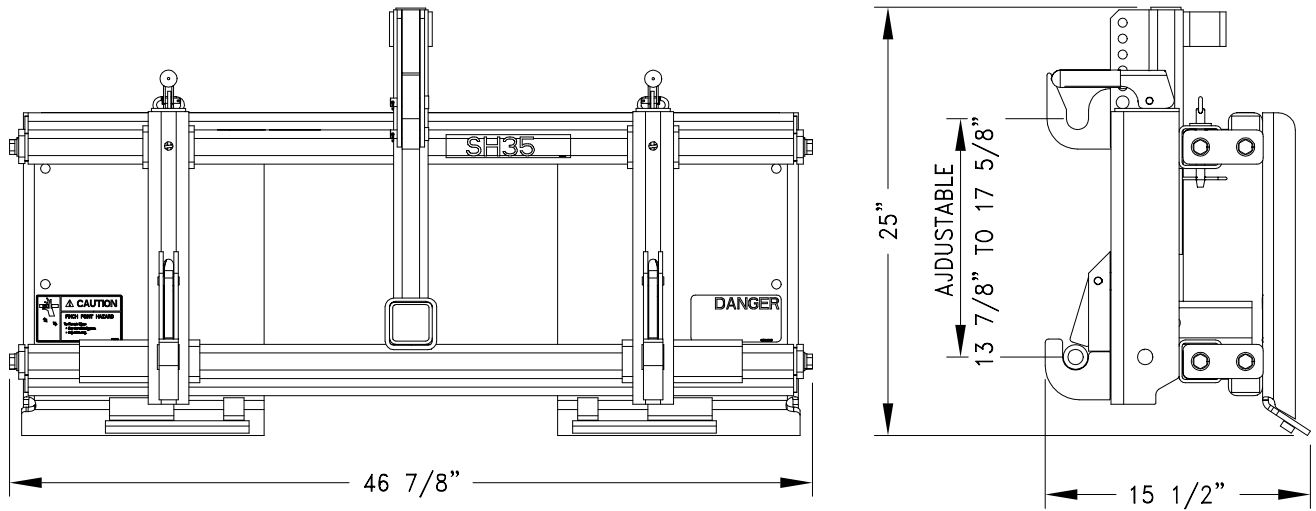

Specifications & Capacities

Quick Hitches

SH35 Series (Skid Steer)	
	Specification
Hitch	Standard Category 1 & II, 3-point with adjustable top hitch
Overall Width	46 7/8"
Height	25"
Length	15 1/2"
Weight	225 lbs.
Lower 3-Point	Automatic Lock