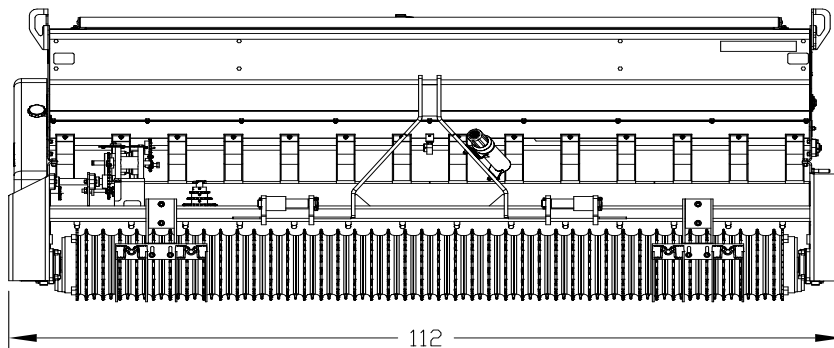

Primary Seeders

PSN2096 Model	
PSN2096 (Base Unit)	
Seeding Width	8' 6"
Overall Width	9' 4"
Overall Height	46 3/8"
Overall Length	40 1/4"
Empty Weight	1810 lbs. (Includes base unit with standard seeds box and Small Seeds Box)
Native Grass Seedbox Capacity	8 bushels
3-Point Tractor Hitch	Category 2 & 3; Quick-Hitch Adaptable, See optional pull-type hitch below
Minimum HP Required	See hitch Category and/or capacity
Maximum HP	Cat. 3 Tractor hitch
Main Seedbox Construction	Continuous welded, 14 gauge steel
Lid construction	Heavy duty precision fit with seed splash guard
Ground Drive Metering	Driven from right side of front roller with #40 Roller chain
Seed Cup Drive	Chain Driven from right side of front roller
Seed Cup Agitation	Chain driven paddle type agitators above seed cups
Seed Cups	14 Fluted cups for Accurate Metering
Seed Settings	Wide range of calibration
Seed Drop	Wind guarded
Track Removers	Two each double torsion springs, height adjustable and replaceable.
Bed Forming Rollers - Front	12" OD notched, cast iron, 42 each with 1 1/2" sealed greaseable bearings
Packer Rollers - Rear	9 1/2" OD notched, cast iron, 43 each with free floating mounting tube and 1" greaseable bearing mounted on pivoting spring loaded arms
Optional Add-on Seed Boxes	
Standard Seeds box	5 bushels capacity with: <ul style="list-style-type: none"> • Chain driven seed cups. • Chain driven paddle type agitators above seed cups.
Small Seeds Box	2 bushels capacity with: <ul style="list-style-type: none"> • Chain driven seed cups.
Optional Pull Type Hitch	
Wheel Base	69" Center to Center
Length	95"
Hook-Up	Quick Attach Type Hook-Up
Tires - 2 ea.	9.5" L X 15" 12 Ply Tires
Cylinder	4" X 14" with Transport Lock valve
Tongue Jack	Standard
Weight (Approximate Pounds)	720 lbs.

Designs, specifications, features and information are subject to change without notice.

26788