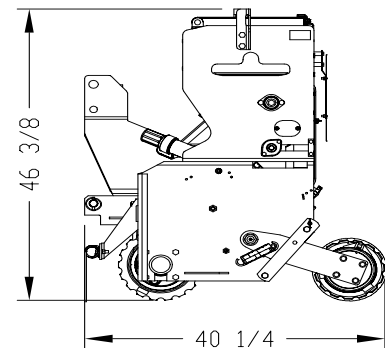

Primary Seeders

PSN2096 Model	
PSN2096 (Base Unit)	
Seeding Width	8' 6"
Overall Width	9' 4"
Overall Height	46 3/8"
Overall Length	40 1/4"
Empty Weight	1810 lbs. (Includes base unit with standard seeds box and Small Seeds Box)
Native Grass Seedbox Capacity	8 bushels
3-Point Tractor Hitch	Category 2 & 3; Quick-Hitch Adaptable, See optional pull-type hitch below
Minimum HP Required	See hitch Category and/or capacity
Maximum HP	Cat. 3 Tractor hitch
Main Seedbox Construction	Continuous welded, 14 gauge steel
Lid construction	Heavy duty precision fit with seed splash guard
Ground Drive Metering	Driven from right side of front roller with #40 Roller chain
Seed Cup Drive	Chain Driven from right side of front roller
Seed Cup Agitation	Chain driven paddle type agitators above seed cups
Seed Cups	14 Fluted cups for Accurate Metering
Seed Settings	Wide range of calibration
Seed Drop	Wind guarded
Track Removers	Two each double torsion springs, height adjustable and replaceable.
Bed Forming Rollers - Front	12" OD notched, cast iron, 42 each with 1 1/2" sealed greaseable bearings
Packer Rollers - Rear	9 1/2" OD notched, cast iron, 43 each with free floating mounting tube and 1" greaseable bearing mounted on pivoting spring loaded arms
Optional Add-on Seed Boxes	
Standard Seeds box	5 bushels capacity with: <ul style="list-style-type: none"> • Chain driven seed cups. • Chain driven paddle type agitators above seed cups.
Small Seeds Box	2 bushels capacity with: <ul style="list-style-type: none"> • Chain driven seed cups.
Optional Pull Type Hitch	
Wheel Base	69" Center to Center
Length	95"
Hook-Up	Quick Attach Type Hook-Up
Tires - 2 ea.	9.5" L X 15" 12 Ply Tires
Cylinder	4" X 14" with Transport Lock valve
Tongue Jack	Standard
Weight (Approximate Pounds)	720 lbs.

Designs, specifications, features and information are subject to change without notice.

26788