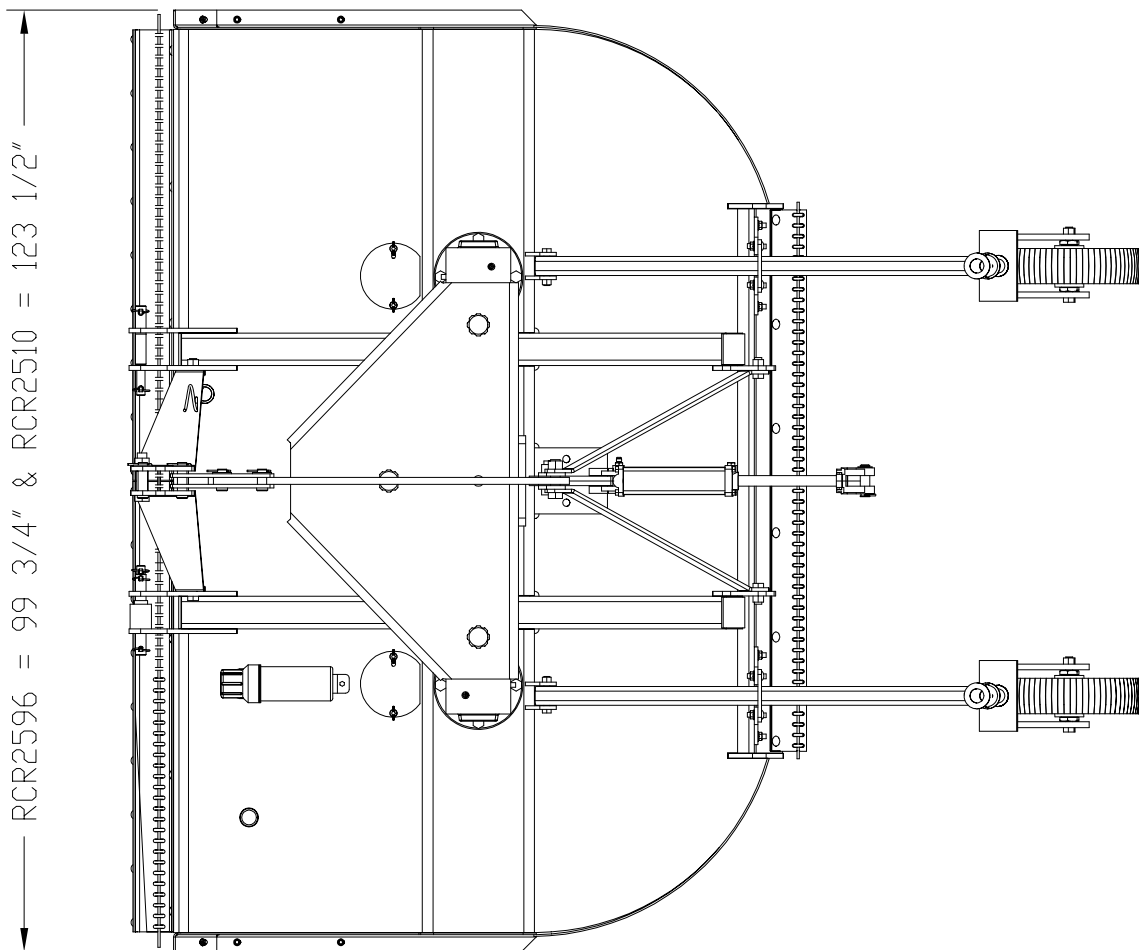

**Rotary Cutters Single Deck**

26815

**3-Point Type RCR25 Series**

*Designs, specifications, features and information are subject to change without notice.*

# Specifications & Capacities

## Rotary Cutters Single Deck

26816

### Pull Type RCR25 Series

*Designs, specifications, features and information are subject to change without notice.*