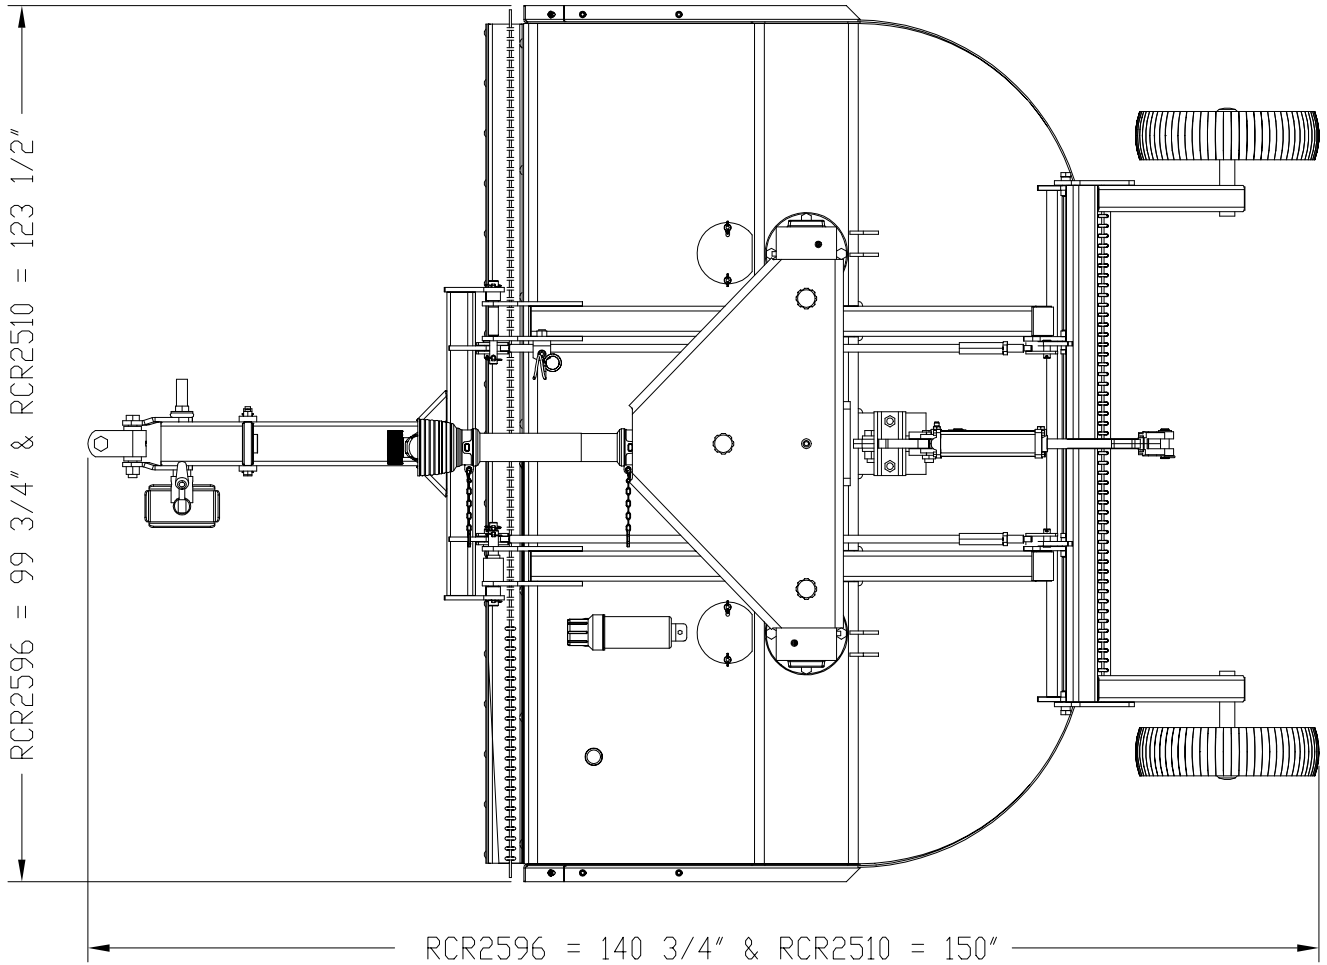

**Rotary Cutters Single Deck**

26815

**3-Point Type RCR25 Series**

*Designs, specifications, features and information are subject to change without notice.*

# Specifications & Capacities

## Rotary Cutters Single Deck

26816

### Pull Type RCR25 Series

*Designs, specifications, features and information are subject to change without notice.*