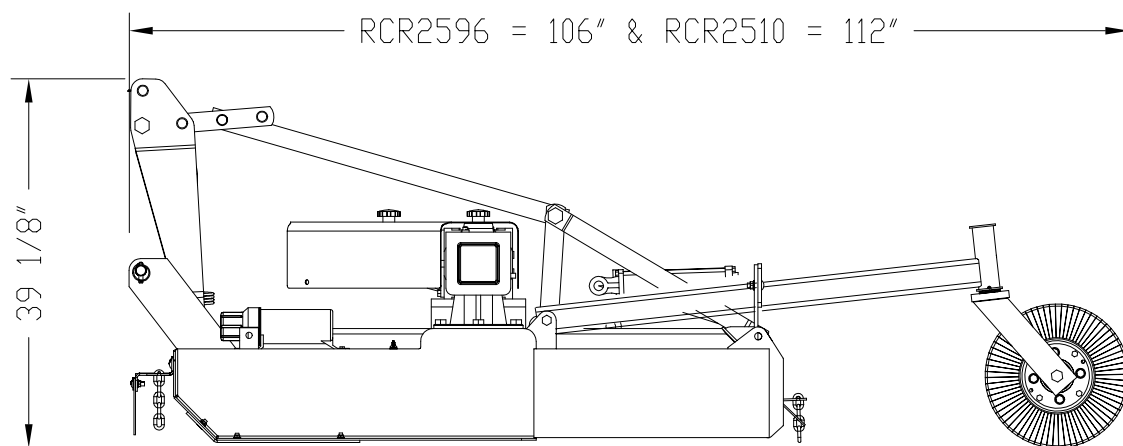

**Rotary Cutters Single Deck**

26815

**3-Point Type RCR25 Series**

*Designs, specifications, features and information are subject to change without notice.*

# Specifications & Capacities

## Rotary Cutters Single Deck

26816

### Pull Type RCR25 Series

*Designs, specifications, features and information are subject to change without notice.*