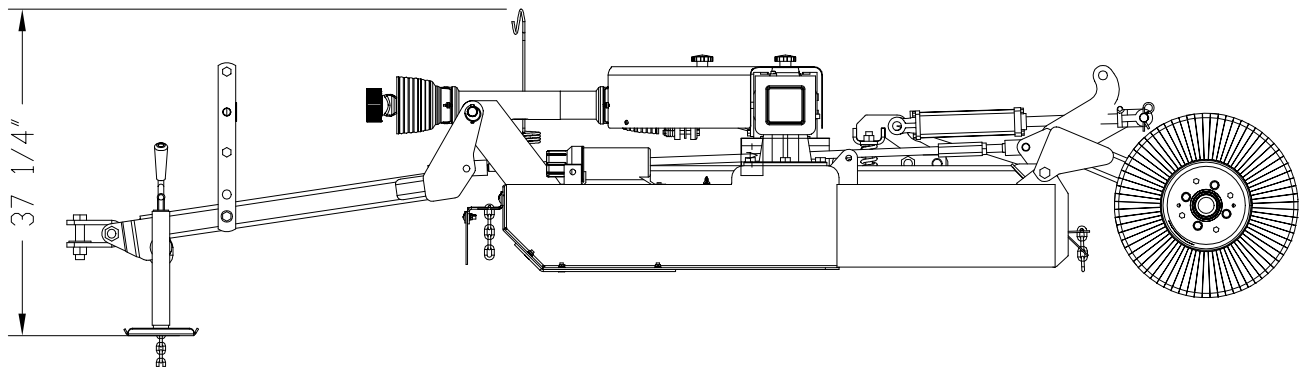

**Rotary Cutters Single Deck**

26815

**3-Point Type RCR25 Series**

*Designs, specifications, features and information are subject to change without notice.*

## Rotary Cutters Single Deck

26816

### Pull Type RCR25 Series

*Designs, specifications, features and information are subject to change without notice.*