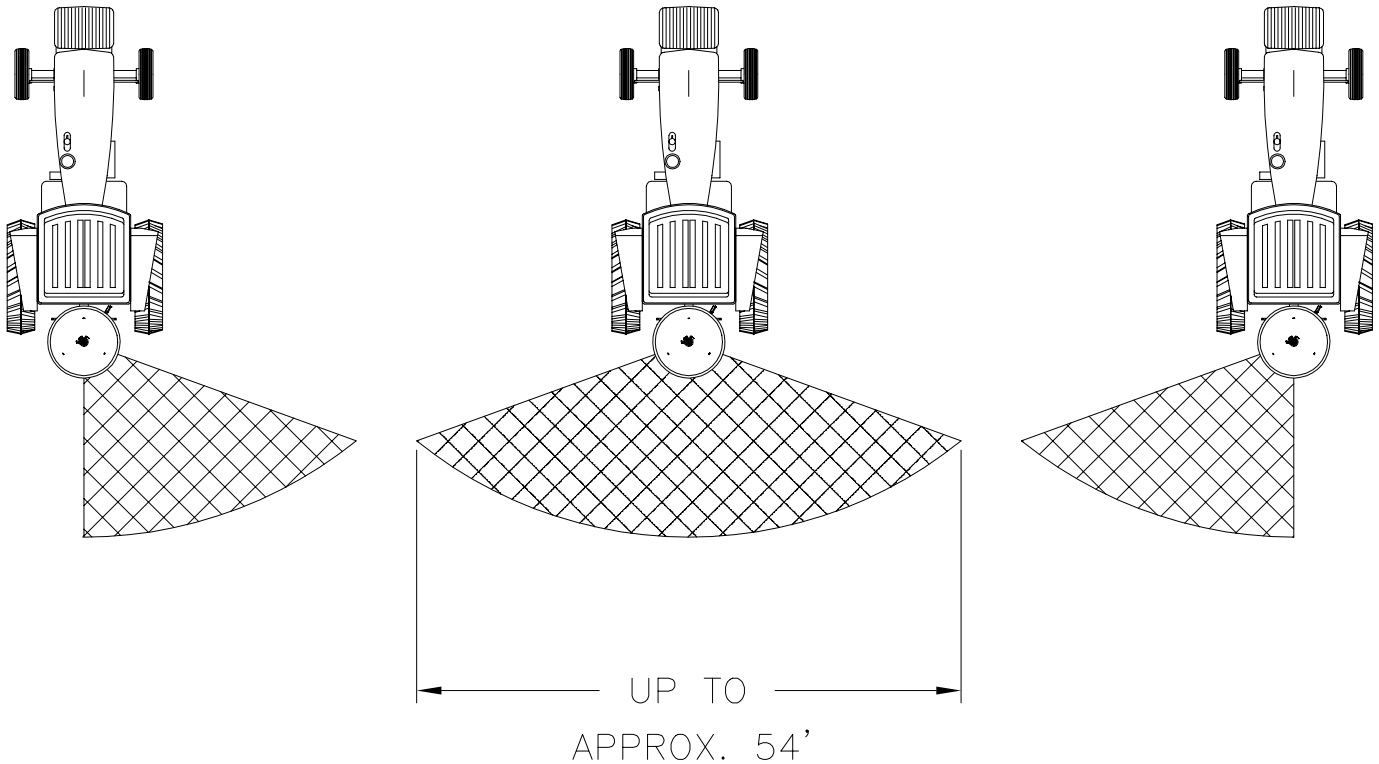

Specifications & Capacities

Broadcast Spreaders

FSP500, FSP700 & FSP1000 Series			
	FSP500	FSP700	FSP1000
Capacity (Maximum Cu.ft. & pounds)	5.83 cu. ft. (350 lbs.)	9.18 cu. ft. (563 lbs.)	12.18 cu. ft. (673 lbs.)
Overall Dimensions	37" x 40"	44" x 46"	46.8" x 46"
Loading Height	36"	41"	44.5"
Weight	119	128	139
3-Point Attachment	Category 1	Category 1	Category 1
Net Spreadable Width	Granular	39' - 46'	39' - 46'
	Crystalline	20' - 23'	20' - 23'
PTO Attachment Type	1 3/8"	1 3/8"	1 3/8"
Transmission Ratio	1:1	1:1	1:1
Min. Tractor HP	15 HP	18 HP	20 HP
Range of Spreading Possibility (lbs/acre)	44 - 890	44 - 890	44 - 890