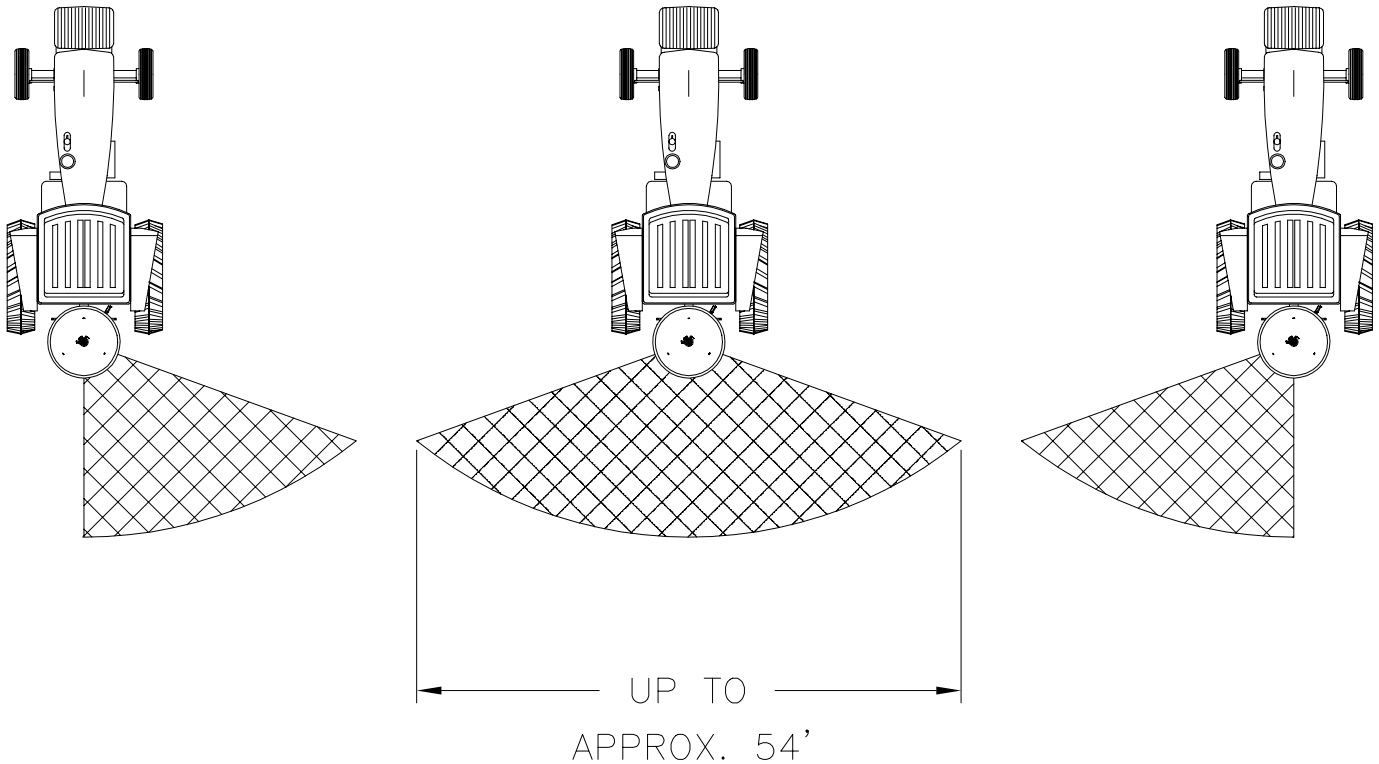

Specifications & Capacities

Spreaders, 3-Point Broadcast

FSP500, FSP700 & FSP1000 Models			
	FSP500	FSP700	FSP1000
Capacity (Maximum Cu.ft. & pounds)	5.83 cu. ft. (350 lbs.)	9.18 cu. ft. (563 lbs.)	12.18 cu. ft. (673 lbs.)
Overall Dimensions	37" x 40"	44" x 46"	46.8" x 46"
Loading Height	36"	41"	44.5"
Weight	119	128	139
3-Point Attachment	Category 1	Category 1	Category 1
Net Spreadable Width	Granular	39' - 46'	39' - 46'
	Crystalline	20' - 23'	20' - 23'
PTO Attachment Type	1 3/8"	1 3/8"	1 3/8"
Transmission Ratio	1:1	1:1	1:1
Min. Tractor HP	15 HP	18 HP	20 HP
Range of Spreading Possibility (lbs/acre)	44 - 890	44 - 890	44 - 890