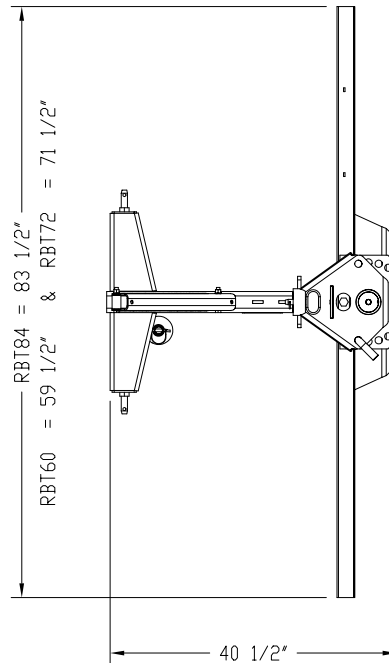

Blades, Rear

RBT15 Series			
	RBT1560	RBT1572	RBT1584
Blade Width	60"	72"	84"
Approximate Weight (lbs.)	283	297	319
Horsepower Rating	17-40		
Hitch Type	Cat. 1		
Angle/Position	5 Forward up to 30 degrees right or left 7 Reverse up to 45 degrees right or left		
Blade Height	14"		
Blade Thickness	1/4"		
Cutting Edge	1/2" x 6" Reversible Double bevel		
Offset	12"		
Tilt	5 Positions up to 30 degrees right or left		
Options	Skid Shoes, Rake Attachment and Storage Stand		

27513

Designs, specifications, features and information are subject to change without notice.