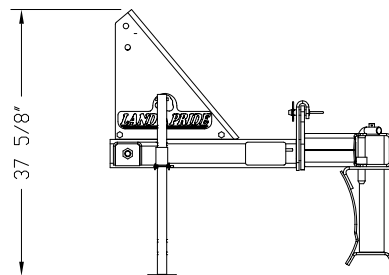

Blades, Rear

RBT15 Series			
	RBT1560	RBT1572	RBT1584
Blade Width	60"	72"	84"
Approximate Weight (lbs.)	283	297	319
Horsepower Rating	17-40		
Hitch Type	Cat. 1		
Angle/Position	5 Forward up to 30 degrees right or left 7 Reverse up to 45 degrees right or left		
Blade Height	14"		
Blade Thickness	1/4"		
Cutting Edge	1/2" x 6" Reversible Double bevel		
Offset	12"		
Tilt	5 Positions up to 30 degrees right or left		
Options	Skid Shoes, Rake Attachment and Storage Stand		

27513

Designs, specifications, features and information are subject to change without notice.