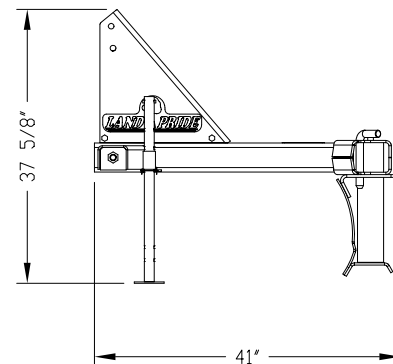

# Specifications & Capacities

## Blades, Rear

RB05 & RB15 Series					
	RB0548	RB0560	RB1560	RB1572	RB1584
Blade Width	48"	60"	60"	72"	84"
Approximate Weight (lbs.)	128	143	248	269	289
Horsepower Rating	17-25		17-40		
Hitch Type	Cat. 0 With Cat. 1 pins		Cat. 1 (Fits Land Pride Quick-Hitch)		
Blade Angle	5 Forward up to 30° 5 Reverse up to 30° Clockwise & Counterclockwise		7 Forward up to 45° 5 Reverse up to 30° Clockwise & Counterclockwise		
Blade Offset	10" left or right		12" left or right		
Moldboard Height	13 1/2"		14"		
Moldboard Thickness	1/4"		1/4"		
Cutting Edge	3/8" x 3" Heat treated Bolt-On Flat blade (Single bevel)		1/2" x 6" Heat treated Replaceable & Reversible (Double bevel)		
Parking Stand	Retractable		Retractable		
Accessories	Landscape Rake Adaptable		Skid Shoes, End Plates & Landscape Rake Adaptable		

### RB15 Series

27514

Designs, specifications, features and information are subject to change without notice.