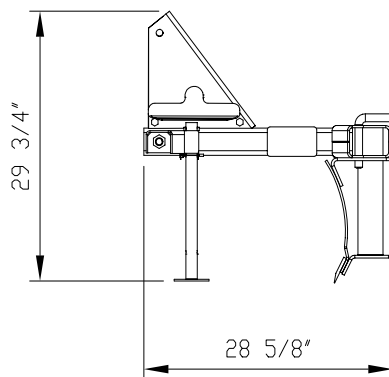

## Blades, Rear

RB05 & RB15 Series					
	RB0548	RB0560	RB1560	RB1572	RB1584
Blade Width	48"	60"	60"	72"	84"
Approximate Weight (lbs.)	128	143	248	269	289
Horsepower Rating	17-25		17-40		
Hitch Type	Cat. 0 With Cat. 1 pins		Cat. 1 (Fits Land Pride Quick-Hitch)		
Blade Angle	5 Forward up to 30° 5 Reverse up to 30° Clockwise & Counterclockwise		7 Forward up to 45° 5 Reverse up to 30° Clockwise & Counterclockwise		
Blade Offset	10" left or right		12" left or right		
Moldboard Height	13 1/2"		14"		
Moldboard Thickness	1/4"		1/4"		
Cutting Edge	3/8" x 3" Heat treated Bolt-On Flat blade (Single bevel)		1/2" x 6" Heat treated Replaceable & Reversible (Double bevel)		
Parking Stand	Retractable		Retractable		
Accessories	Landscape Rake Adaptable		Skid Shoes, End Plates & Landscape Rake Adaptable		

### RB15 Series

27514

Designs, specifications, features and information are subject to change without notice.