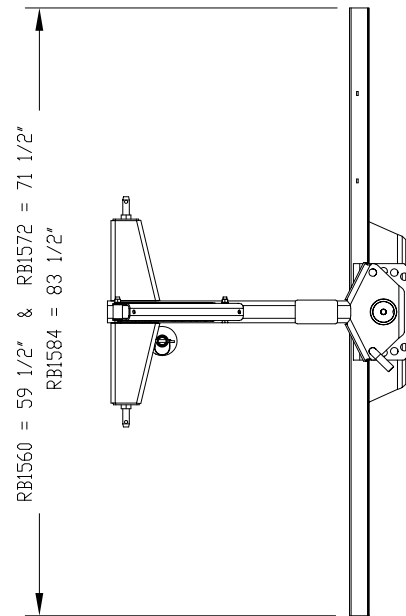

# Specifications & Capacities

## Blades, Rear

RB05 & RB15 Series					
	RB0548	RB0560	RB1560	RB1572	RB1584
Blade Width	48"	60"	60"	72"	84"
Approximate Weight (lbs.)	128	143	248	269	289
Horsepower Rating	17-25		17-40		
Hitch Type	Cat. 0 With Cat. 1 pins		Cat. 1 (Fits Land Pride Quick-Hitch)		
Blade Angle	5 Forward up to 30° 5 Reverse up to 30° Clockwise & Counterclockwise		7 Forward up to 45° 5 Reverse up to 30° Clockwise & Counterclockwise		
Blade Offset	10" left or right		12" left or right		
Moldboard Height	13 1/2"		14"		
Moldboard Thickness	1/4"		1/4"		
Cutting Edge	3/8" x 3" Heat treated Bolt-On Flat blade (Single bevel)		1/2" x 6" Heat treated Replaceable & Reversible (Double bevel)		
Parking Stand	Retractable		Retractable		
Accessories	Landscape Rake Adaptable		Skid Shoes, End Plates & Landscape Rake Adaptable		

### RB15 Series

27514

Designs, specifications, features and information are subject to change without notice.