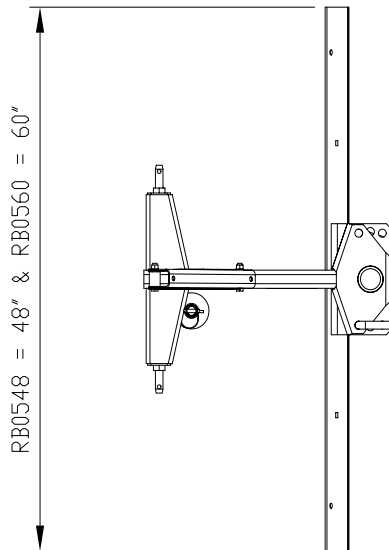

## Blades, Rear

RB05 & RB15 Series					
	RB0548	RB0560	RB1560	RB1572	RB1584
Blade Width	48"	60"	60"	72"	84"
Approximate Weight (lbs.)	128	143	248	269	289
Horsepower Rating	17-25		17-40		
Hitch Type	Cat. 0 With Cat. 1 pins		Cat. 1 (Fits Land Pride Quick-Hitch)		
Blade Angle	5 Forward up to 30° 5 Reverse up to 30° Clockwise & Counterclockwise		7 Forward up to 45° 5 Reverse up to 30° Clockwise & Counterclockwise		
Blade Offset	10" left or right		12" left or right		
Moldboard Height	13 1/2"		14"		
Moldboard Thickness	1/4"		1/4"		
Cutting Edge	3/8" x 3" Heat treated Bolt-On Flat blade (Single bevel)		1/2" x 6" Heat treated Replaceable & Reversible (Double bevel)		
Parking Stand	Retractable		Retractable		
Accessories	Landscape Rake Adaptable		Skid Shoes, End Plates & Landscape Rake Adaptable		

### RB15 Series

27514

Designs, specifications, features and information are subject to change without notice.